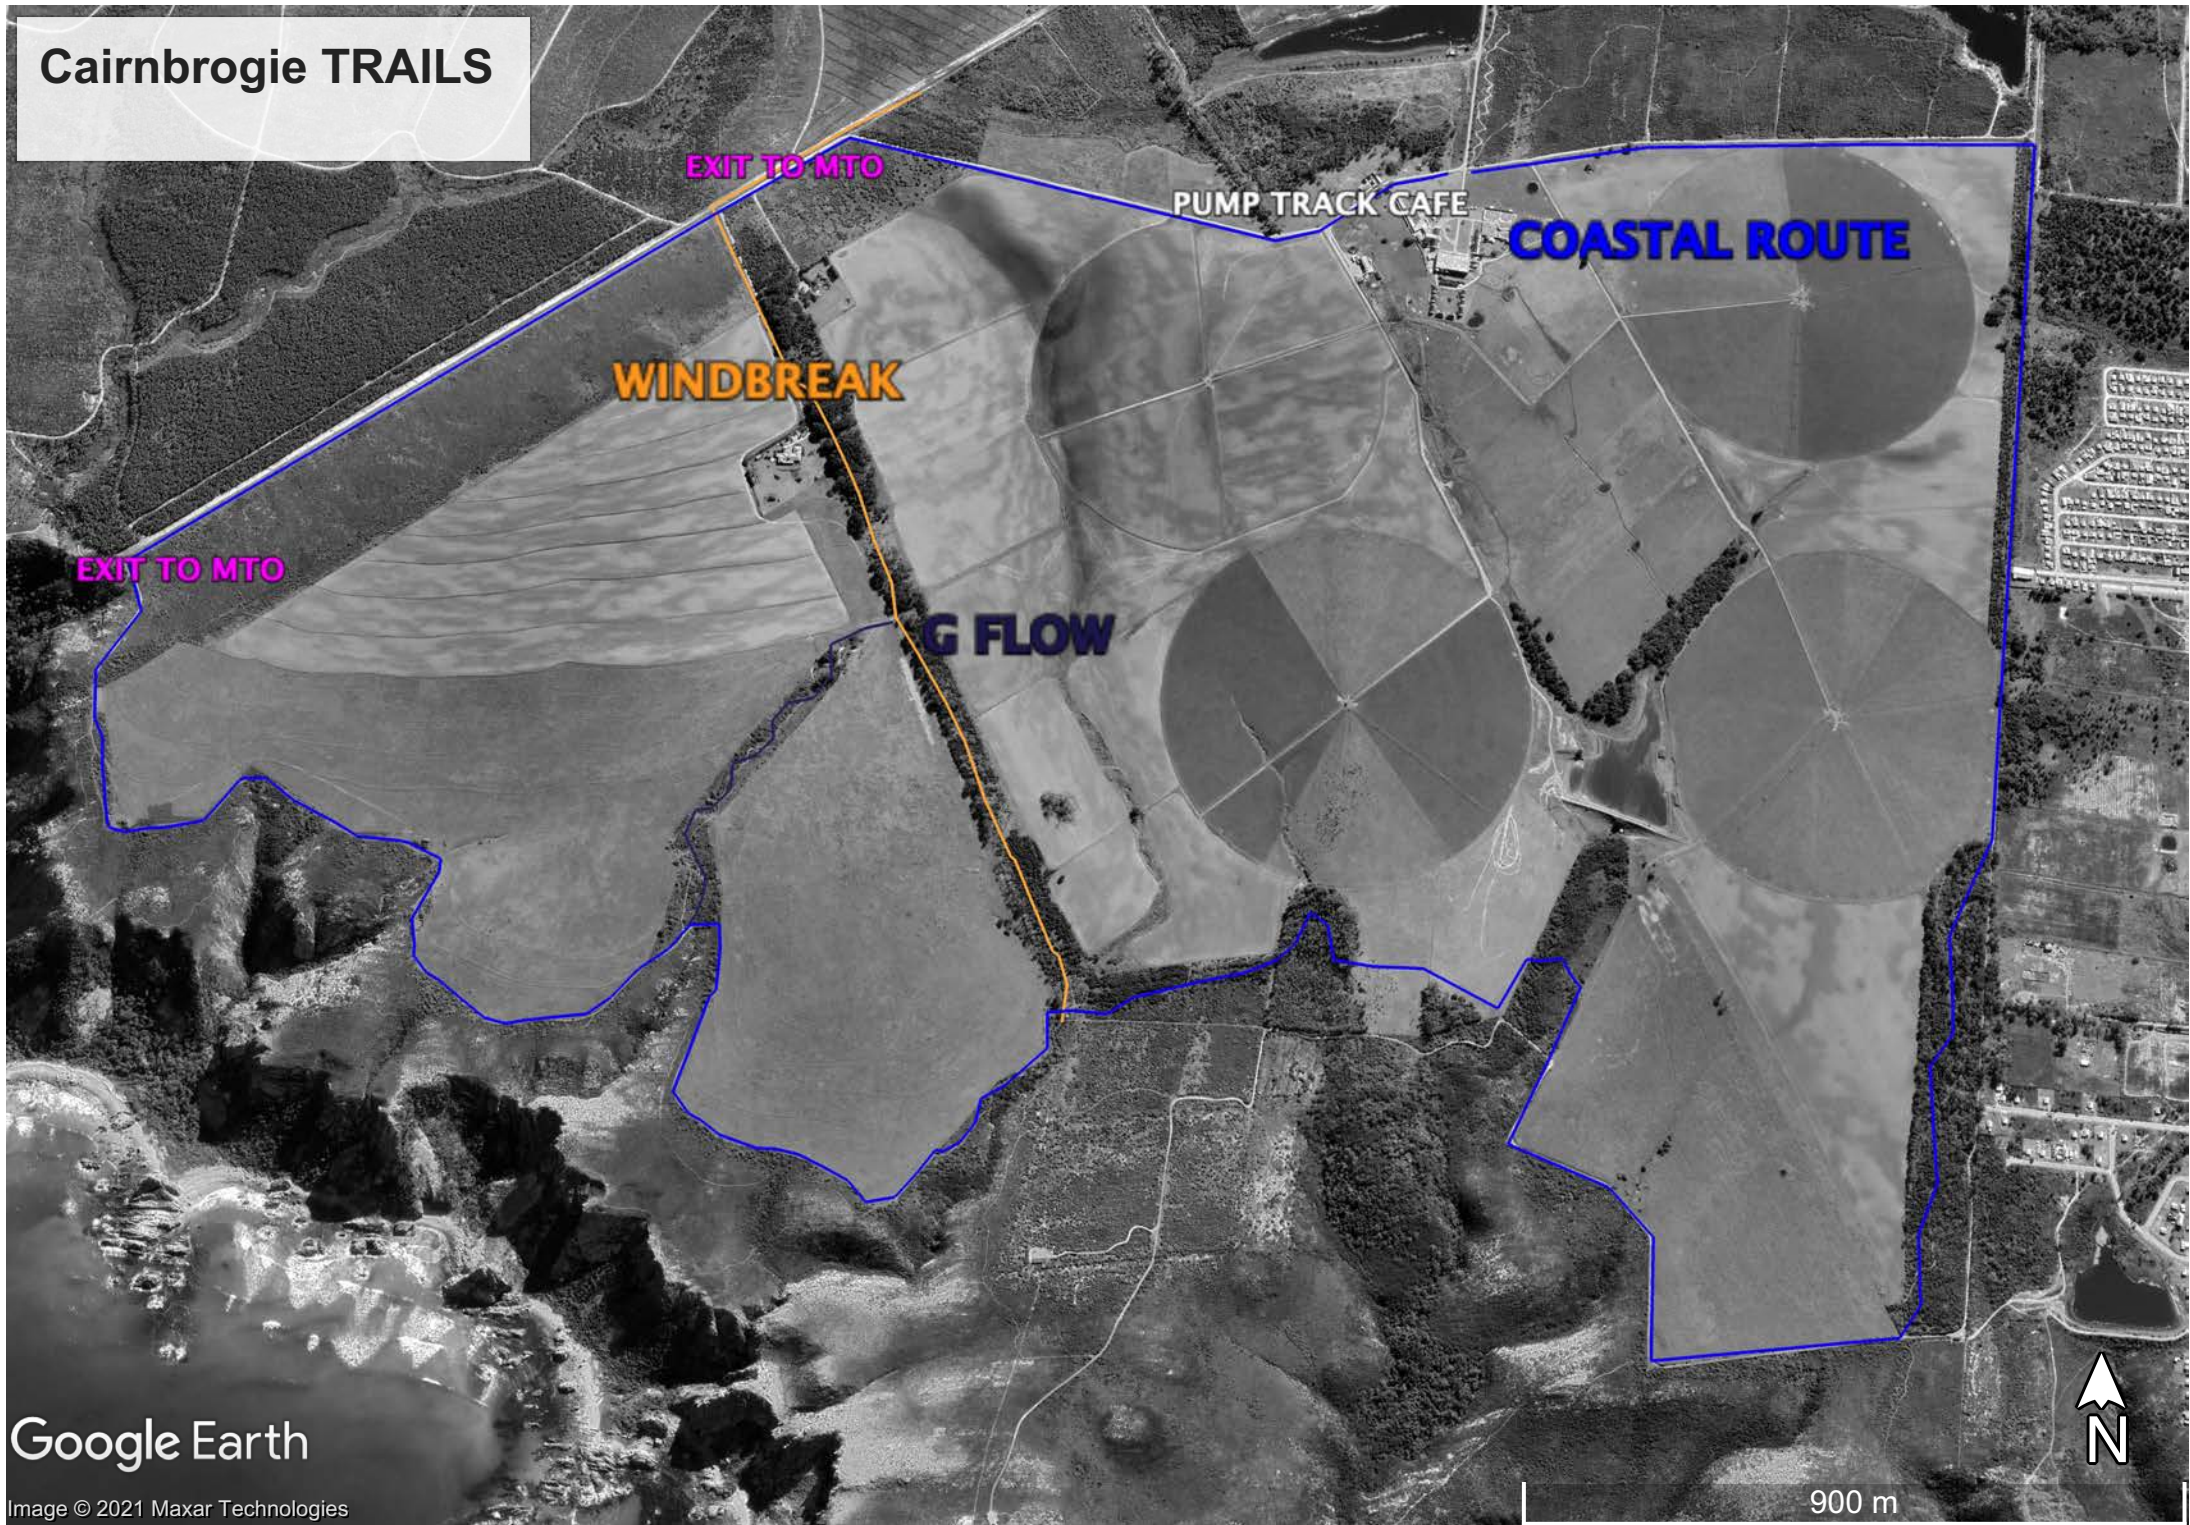

Cairnbrogie TRAILS

EXIT TO MTO

PUMP TRACK CAFE

COASTAL ROUTE

WINDBREAK

G FLOW

EXIT TO MTO

Google Earth

Image © 2021 Maxar Technologies

900 m