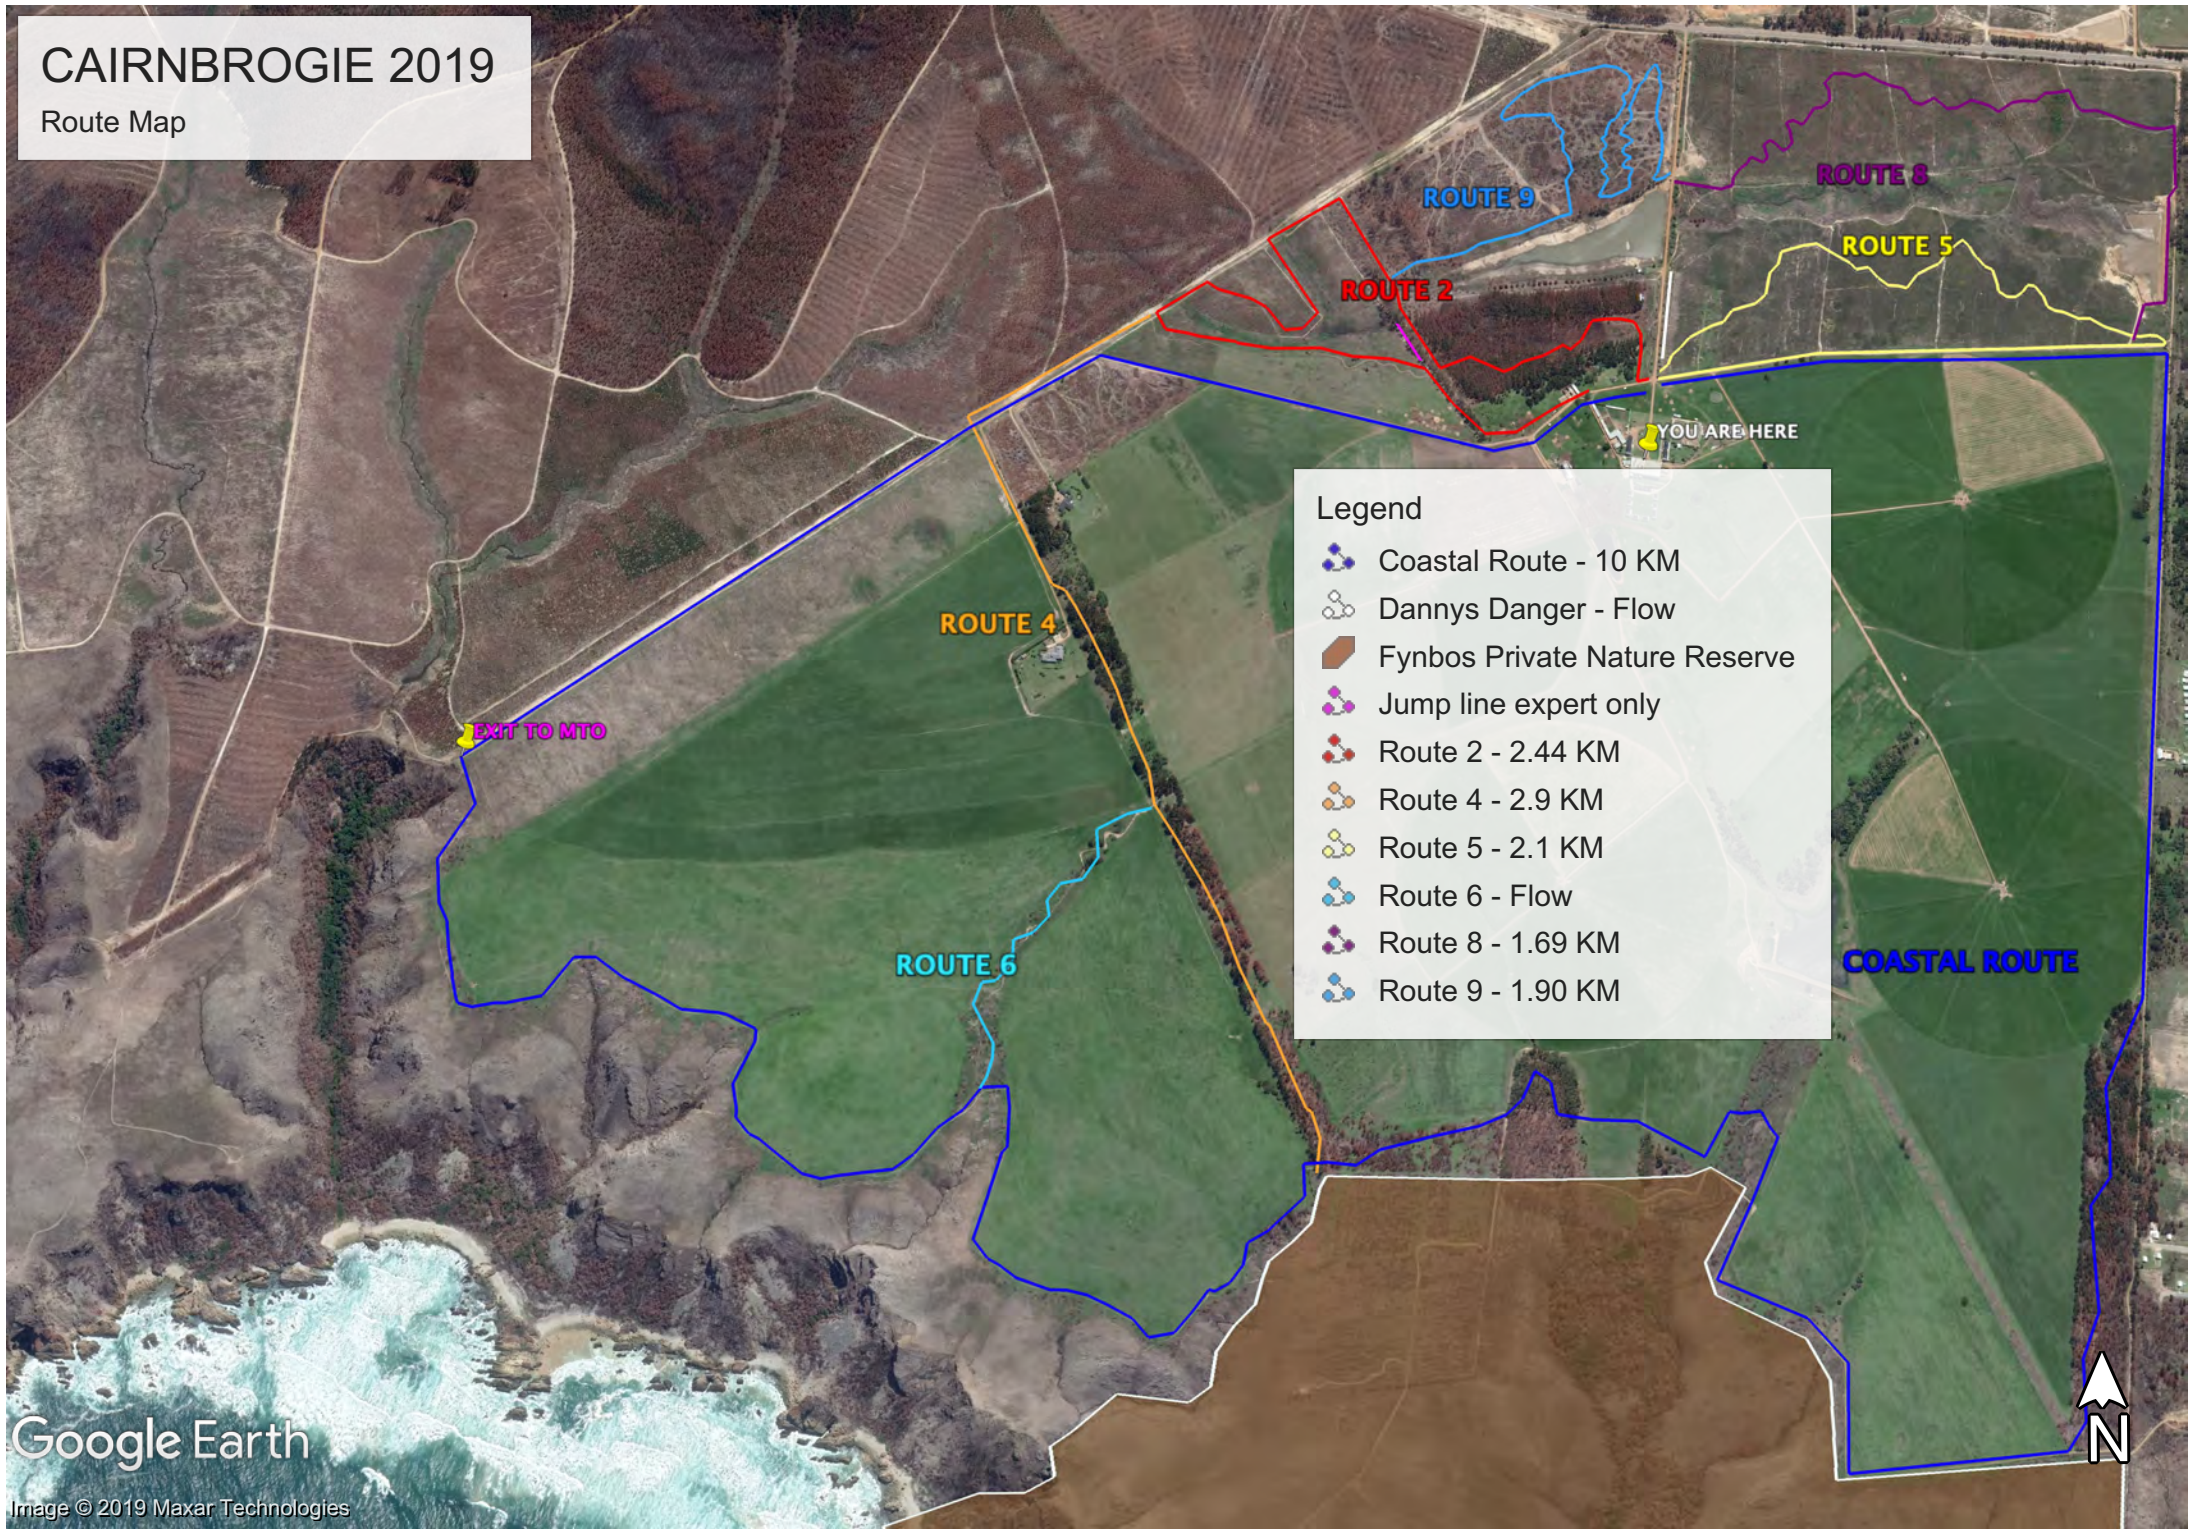

# CAIRNBROGIE 2019

Route Map

## Legend

- Coastal Route - 10 KM
- Dannys Danger - Flow
- Fynbos Private Nature Reserve
- Jump line expert only
- Route 2 - 2.44 KM
- Route 4 - 2.9 KM
- Route 5 - 2.1 KM
- Route 6 - Flow
- Route 8 - 1.69 KM
- Route 9 - 1.90 KM