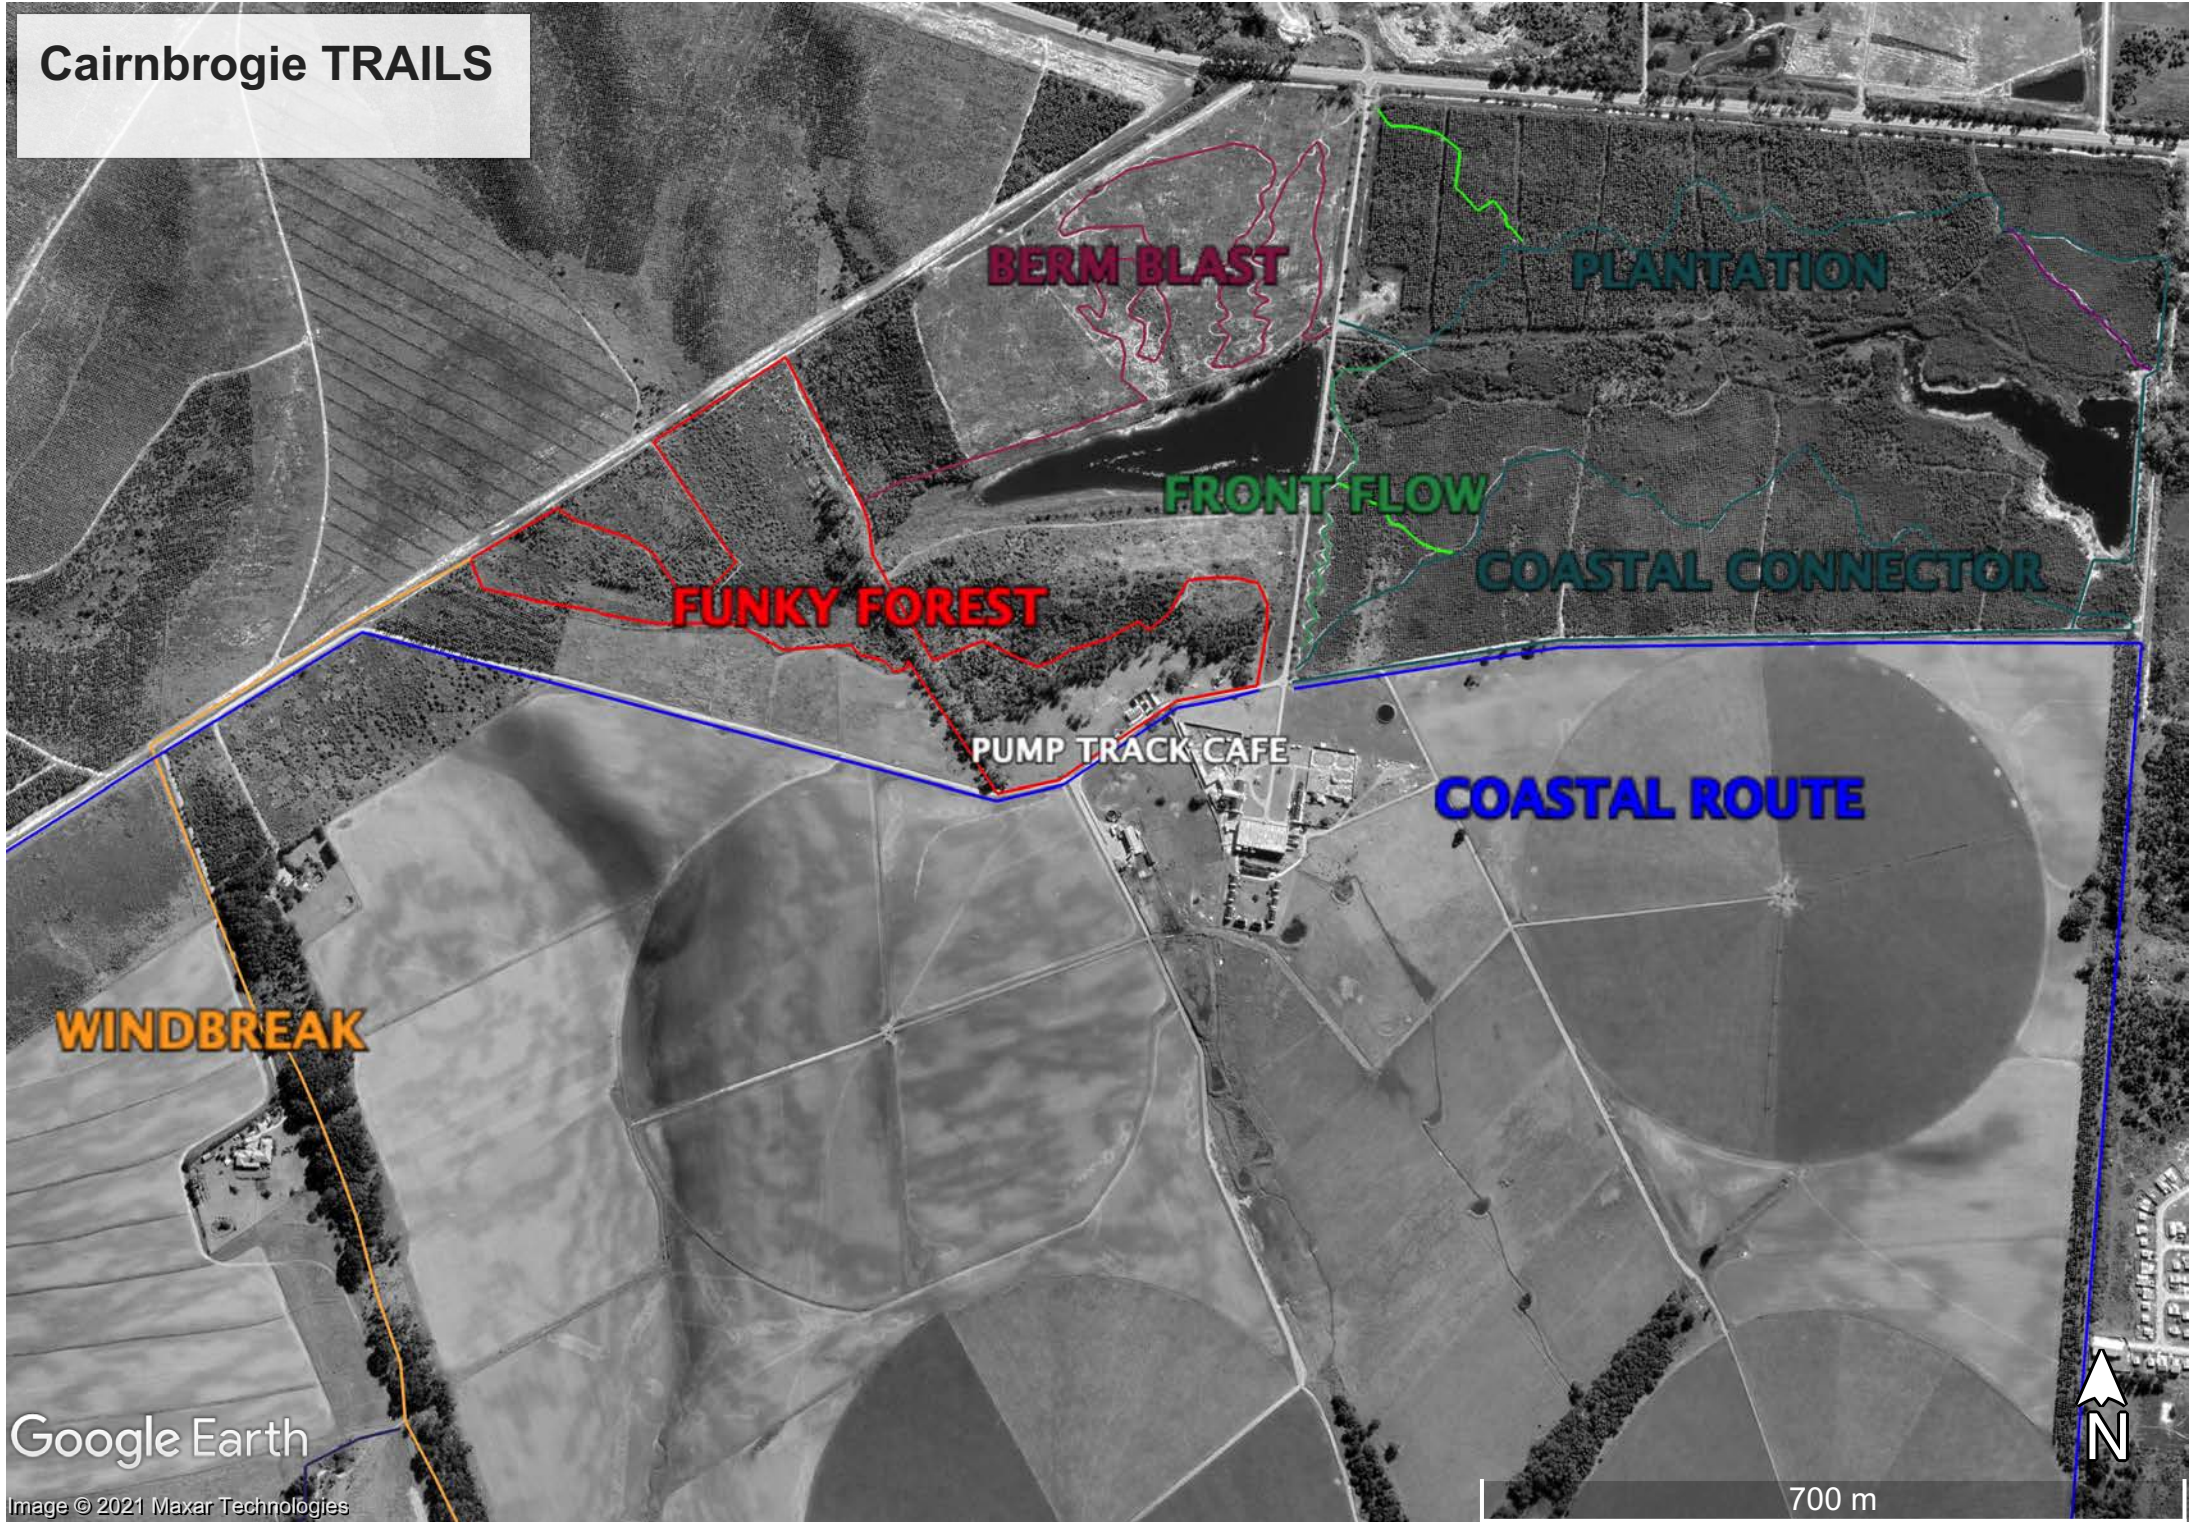

Cairnbrogie TRAILS

BERM BLAST

PLANTATION

FRONT FLOW

COASTAL CONNECTOR

FUNKY FOREST

PUMP TRACK CAFE

COASTAL ROUTE

WINDBREAK