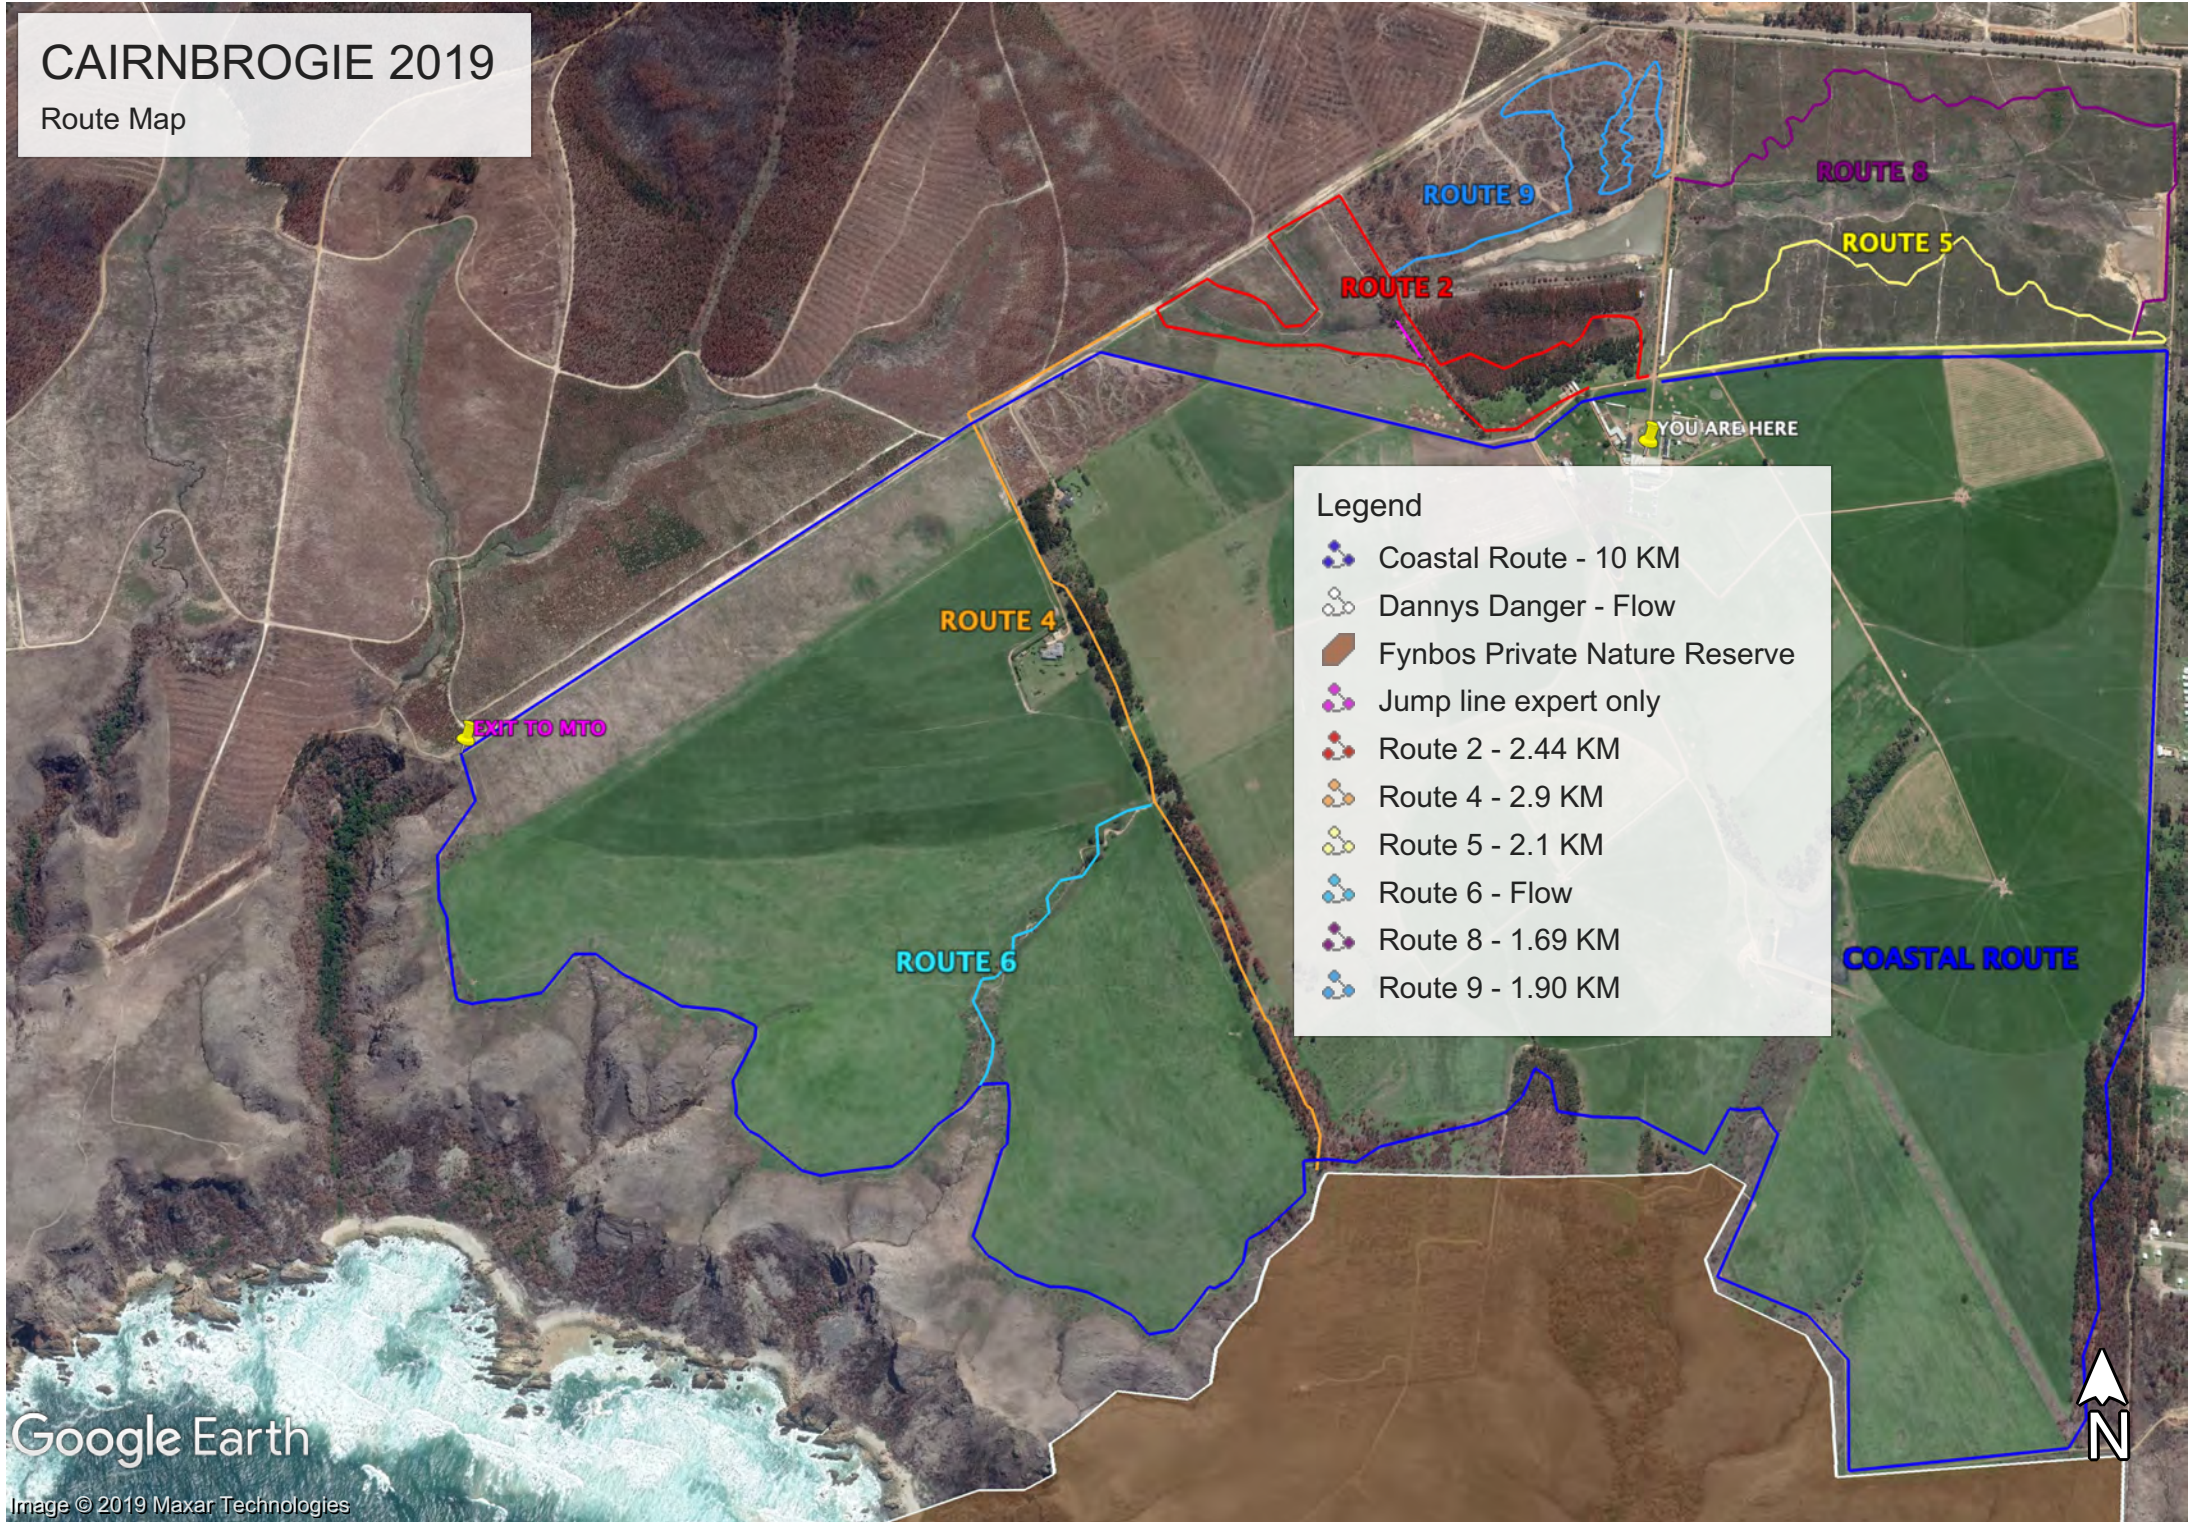

CAIRNBROGIE 2019

Route Map

Legend

- Coastal Route - 10 KM
- Dannys Danger - Flow
- Fynbos Private Nature Reserve
- Jump line expert only
- Route 2 - 2.44 KM
- Route 4 - 2.9 KM
- Route 5 - 2.1 KM
- Route 6 - Flow
- Route 8 - 1.69 KM
- Route 9 - 1.90 KM

Google Earth

Image © 2019 Maxar Technologies