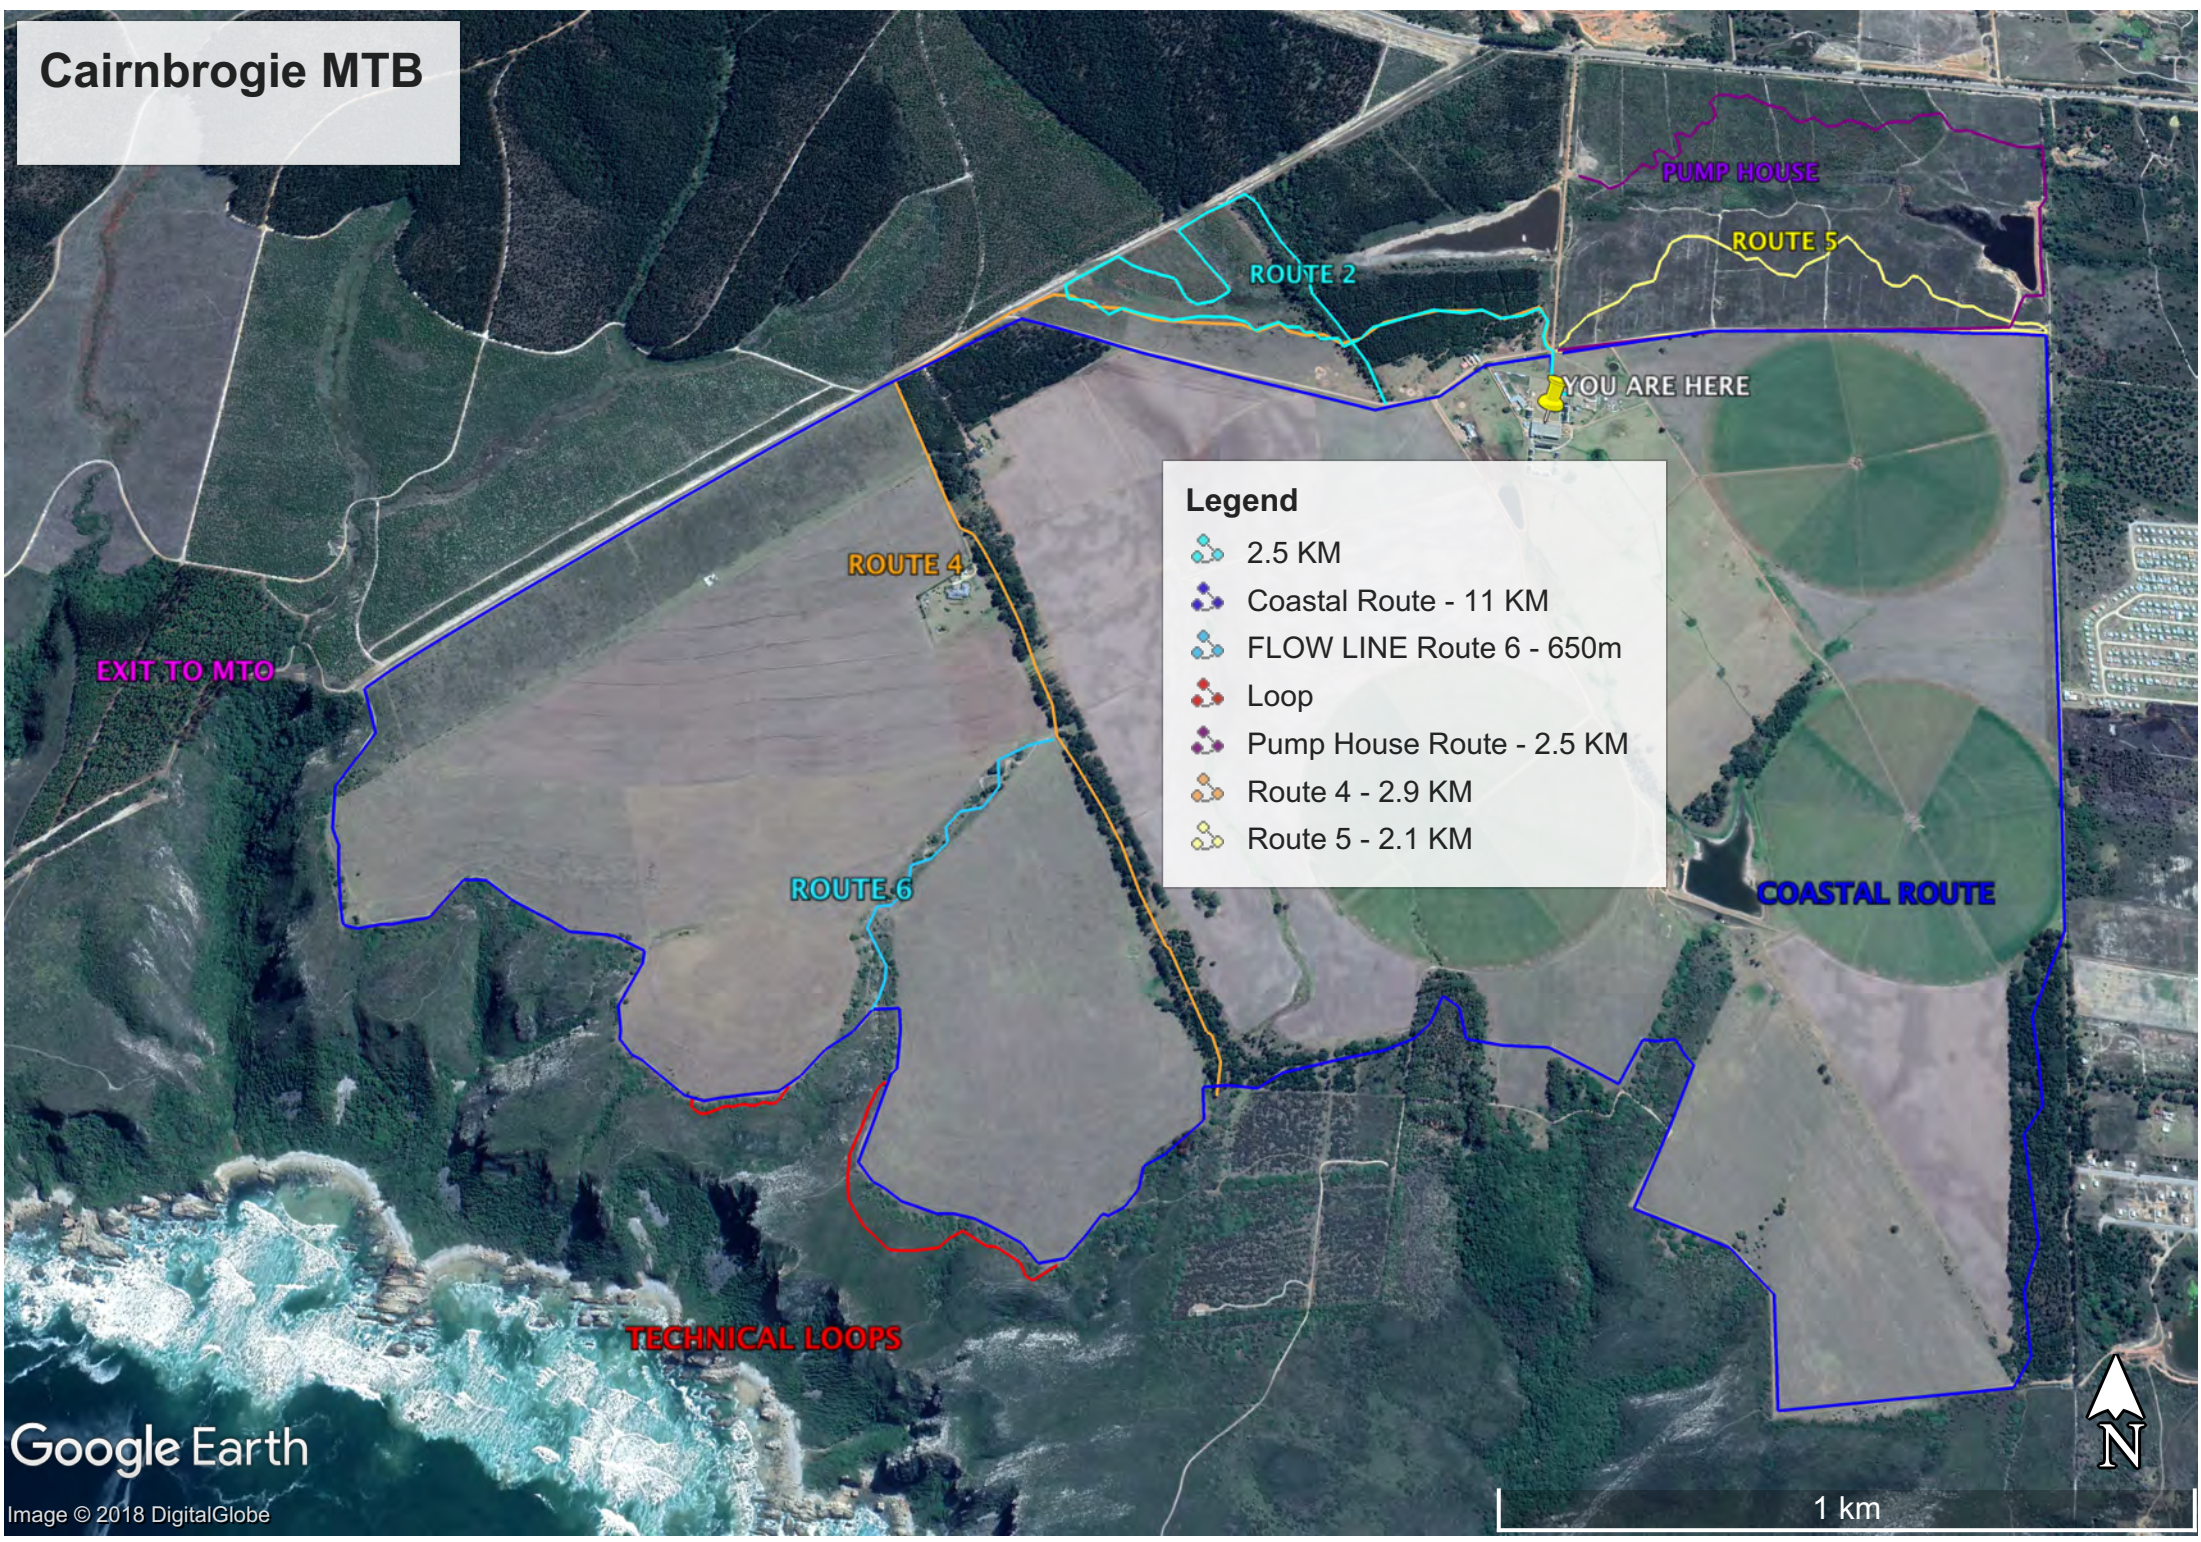

Cairnbrogie MTB

Legend

- 2.5 KM
- Coastal Route - 11 KM
- FLOW LINE Route 6 - 650m
- Loop
- Pump House Route - 2.5 KM
- Route 4 - 2.9 KM
- Route 5 - 2.1 KM